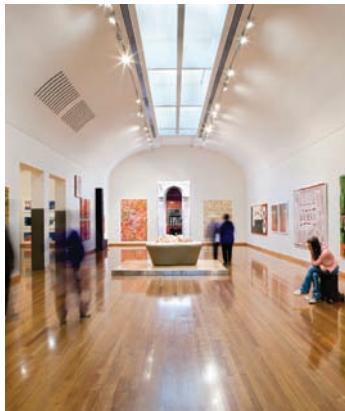

BENDIGO ART GALLERY

42 VIEW STREET,
BENDIGO VICTORIA 3550

P: **+61 3 5434 6088**

F: **+61 3 5443 6586**

W: **www.bendigoartgallery.com.au**

E: **bendigoartgallery@bendigo.vic.gov.au**

Established in 1887, Bendigo Art Gallery is one of the oldest and finest regional galleries in Australia. An extensive building and renovation program has resulted in the restoration of the purpose built 19th century rooms and the addition of gallery spaces for sculpture, contemporary Australian art and temporary exhibitions.

Bendigo Art Gallery has an extensive and varied collection, including painting, sculpture, ceramics, decorative arts, photography, work on paper, with an emphasis on 19th century European art and Australian art from 1800s onwards.